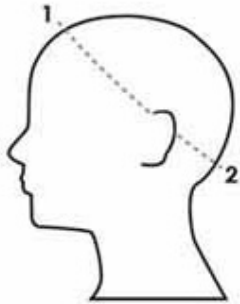

Women's Health Boutique Head Measurement / Wig Cap Sizing Chart

Around Head _____

Ear to Ear _____

Front to Back _____

Wig Cap Sizing Chart

Cap Size	Around Head	Ear to Ear	Front to Back
Child	19 inches	12 inches	12 inches
Petite	21 inches	13 inches	13 ¼ inches
Petite/Average	21 ¼ inches	13 ¼ inches	13 ¾ inches
Average	21 ½ inches	13 ½ inches	14 ¼ inches
Average/Large	22 ¼ inches	13 ¾ inches	14 ¾ inches
Large	23 inches	14 inches	15 ½ inches