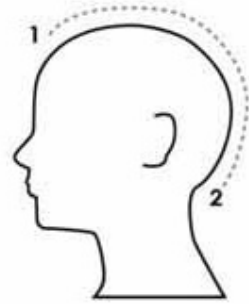

Women's Health Boutique Head Measurement / Wig Cap Sizing Chart

Around Head _____

Ear to Ear _____

Front to Back _____

Wig Cap Sizing Chart

Cap Size	Around Head	Ear to Ear	Front to Back
Child	19 inches	12 inches	12 inches
Petite	21 inches	13 inches	13 ¼ inches
Petite/Average	21 ¼ inches	13 ¼ inches	13 ¾ inches
Average	21 ½ inches	13 ½ inches	14 ¼ inches
Average/Large	22 ¼ inches	13 ¾ inches	14 ¾ inches
Large	23 inches	14 inches	15 ½ inches