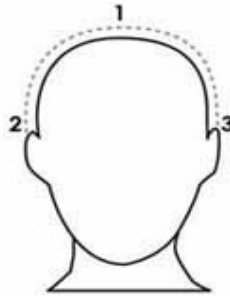

Women's Health Boutique Head Measurement / Wig Cap Sizing Chart

Around Head _____

Ear to Ear _____

Front to Back _____

Wig Cap Sizing Chart

Cap Size	Around Head	Ear to Ear	Front to Back
Child	19 inches	12 inches	12 inches
Petite	21 inches	13 inches	13 ¼ inches
Petite/Average	21 ¼ inches	13 ¼ inches	13 ¾ inches
Average	21 ½ inches	13 ½ inches	14 ¼ inches
Average/Large	22 ¼ inches	13 ¾ inches	14 ¾ inches
Large	23 inches	14 inches	15 ½ inches